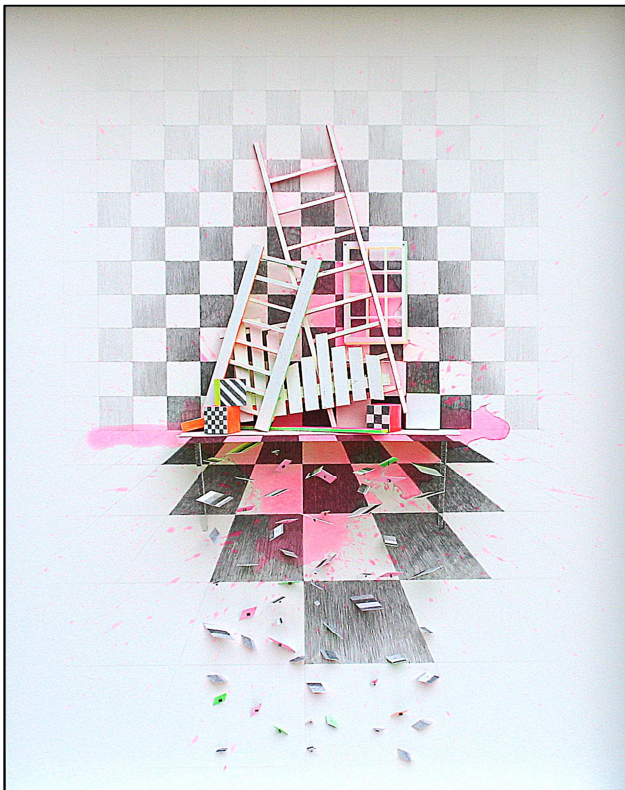

CIVILLIAN

ART PROJECTS

Civilian Art Projects launches the fall season with two eagerly awaited solo exhibitions: Nikki Painter, *Neon Planar*; and Marissa Long, *Offerings*. This is Painter's third solo exhibition with the gallery, and Marissa's first ever solo exhibition. Please join us on Friday, September 13, 2013 at 7:00 p.m. for a public reception for the artists.

OPENING RECEPTION:

Friday, Sept. 13th 7pm - 9pm

EXHIBITION ON VIEW:

Sept 13 - October 19th

Nikki Painter: *Neon Planar*

For *Neon Planar*, Painter presents new drawings and a site-specific installation that, according to the artist, "continue to develop and expand a set of images, bright colors, and patterns to investigate the ways in which chaos and order interact and co-exist."

Painter conceived and refined her current practice while a graduate student at American University, and has continued to hone and expand the connections between constructed shapes and forms and frenzied, colorful chaos and deconstruction. She translates this concept into works on paper and entire room constructions.

In this latest series, the intensity and complexity of Painter's work has increased as her consideration of its meaning has deepened, leading to new discoveries. According to the artist, "Various configurations of signs and symbols serve as